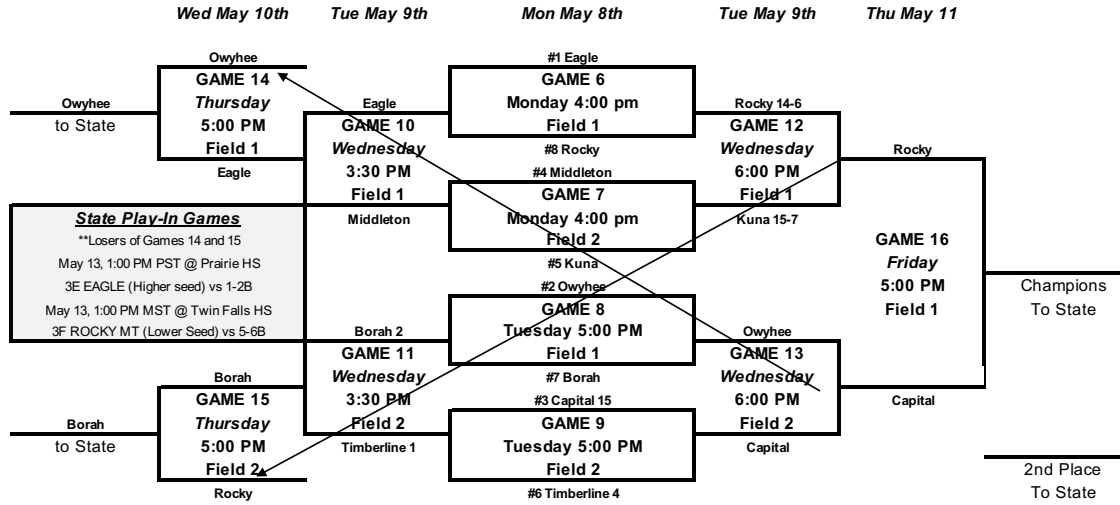

DISTRICT III TOURNAMENT 2023

Eagle High School

Softball

DISTRICT PLAY-IN GAMES

#4 Middleton
GAME 1
Sat. May 6
12:00 PM
at #4 seed
 Middleton (11-6)
 #13 Boise

#5 Kuna
GAME 2
Sat. May 6
12:00 PM
at #5 seed
 Kuna (10-0)
 #12 Nampa

#6 Timberline
Sat. May 6
11:00 AM
at #6 seed
 Timberline (9-4)
 #11 Meridian

#7 Borah
GAME 4
Sat. May 6
12:00 PM
at #7 seed
 Borah (11-7)
 #10 Centennial

#8 Rocky
GAME 5
Sat. May 6
12:00 PM
at #8 seed
 Rocky (10-0)
 #9 Mtn. View

State Tournament Seeding Will Be Determined By Maxpreps Rankings

Game	Date	VS	Time	Location	Field
1		Seed #4 vs #13			Middleton
2		Seed #5 vs #12			Kuna
3		Seed #6 vs #11			Timberline
4		Seed #7 vs #10			Borah
5		Seed #8 vs #9			Rocky Mtn
6		Seed #1 vs #8			Field 1 Var Field
7		Seed #4 vs #5			Field 2 JV Field
8		Seed #2 vs #7			Field 1 Var Field
9		Seed #3 vs #6			Field 2 JV Field
10		L6 vs L7			Field 1 Var Field
11		L8 vs L9			Field 2 JV Field
12		W6 vs W7			Field 1 Var Field
13		W8 vs W9			Field 2 JV Field
14		W10 vs L13			Field 1 Var Field
15		W11 vs L12			Field 2 JV Field
16		CHAMPIONSHIP			Field 1 Var Field