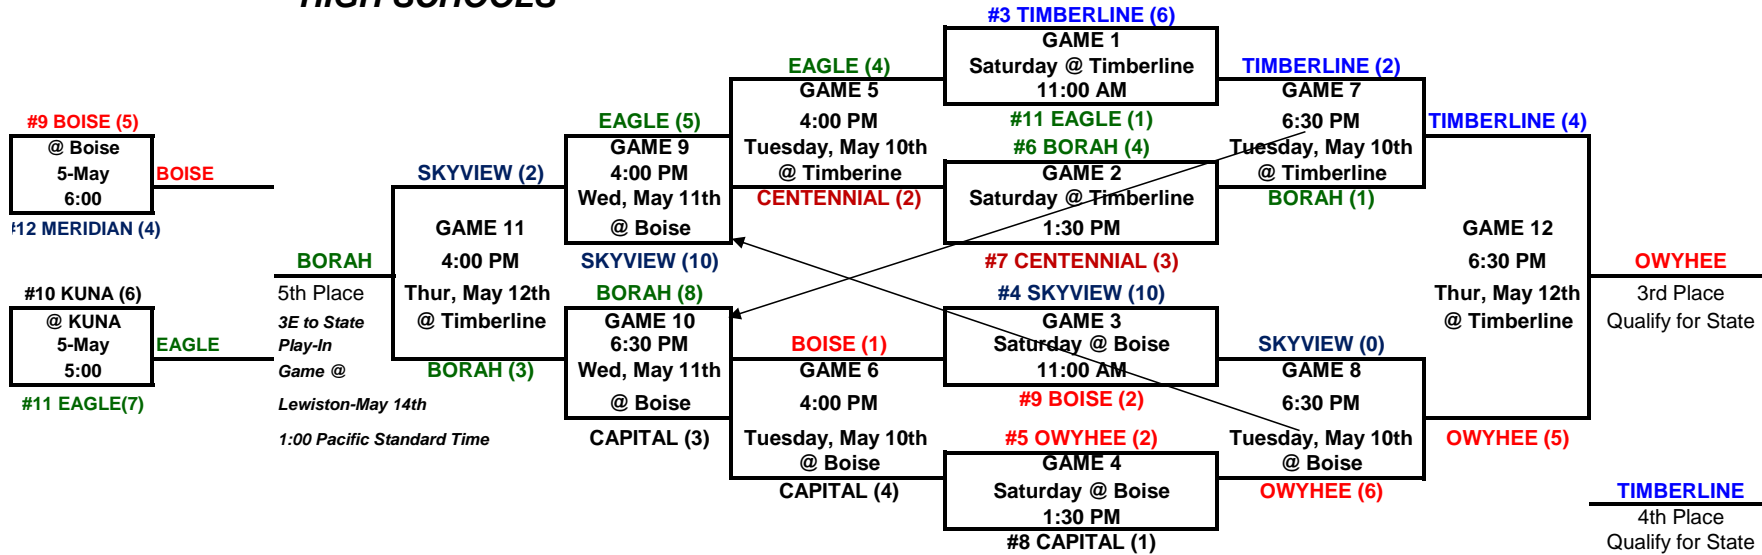

2022 DISTRICT III BASEBALL TOURNAMENT TIMBERLINE & BOISE HIGH SCHOOLS

Team	Record	Points	Seed
Mt. View	15-1	21	1
Rocky Mt.	13-3	18	2
Timberline	13-3	18	3
Skyview	10-6	13	4
Owyhee	9-7	12	5
Borah	9-7	12	6
Centennial	6-10	9	7
Capital	6-10	9	8
Boise	5-11	7	9
Kuna	5-11	7	10
Eagle	4-12	5	11
Meridian	1-15	1	12

Game	Date	Time	Location
#1	Saturday May, 7th, 2022	11:00	Timberline
#2	Saturday May, 7th, 2022	1:30	Timberline
#3	Saturday May, 7th, 2022	11:00	Boise
#4	Saturday May, 7th, 2022	1:30	Boise
#5	Tuesday May 10th, 2022	4:00	Timberline
#6	Tuesday May 10th, 2022	4:00	Boise
#7	Tuesday May 10th, 2022	6:30	Timberline
#8	Tuesday May 10th, 2022	6:30	Boise
#9	Wednesday May 11th, 2022	4:00	Boise
#10	Wednesday May 11th, 2022	6:30	Boise
#11	Thursday May 12th, 2022	4:00	Timberline
#12	Thursday May 12th, 2022	6:30	Timberline
District Championship Series			
Game 1	Tuesday May 10th, 2022	6:00	Mt. View
Game 2	Wednesday May 11th, 2022	6:00	Rocky Mt.

MV 1 - RM 0
MV 6 - RM 0

DISTRICT CHAMPIONS: Mountain View Mavericks
#1 Mt. View vs #2 Rocky Mountain (3-game series)

[State Seeding Determined by Max Preps rankings at the end of the regular season](#)