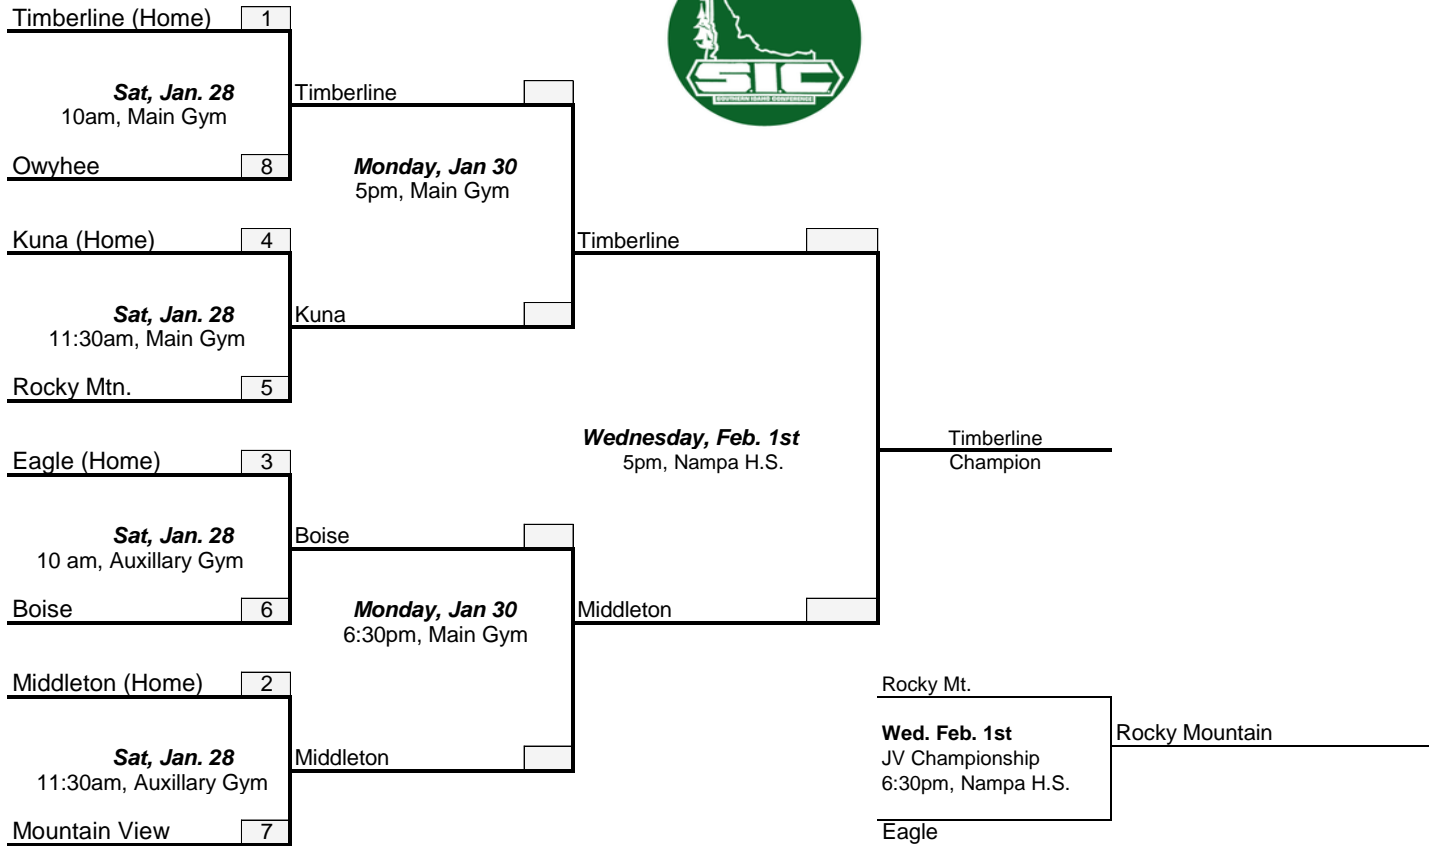

SIC 5A Sophomore Girls District Basketball

January 28, 30, & Feb 1

Admission Prices:

\$6 Adults/Students W/O Activities Card

\$4 Students W/ Activity Card

\$3 Seniors Citizens

\$3 Elementary Students

IDHSAA and SIC passes allowed

GYM WILL OPEN AT 9:15 AM

Higher Seed will wear **HOME** Uniform

Lower Seed will wear **AWAY/ROAD** Uniform