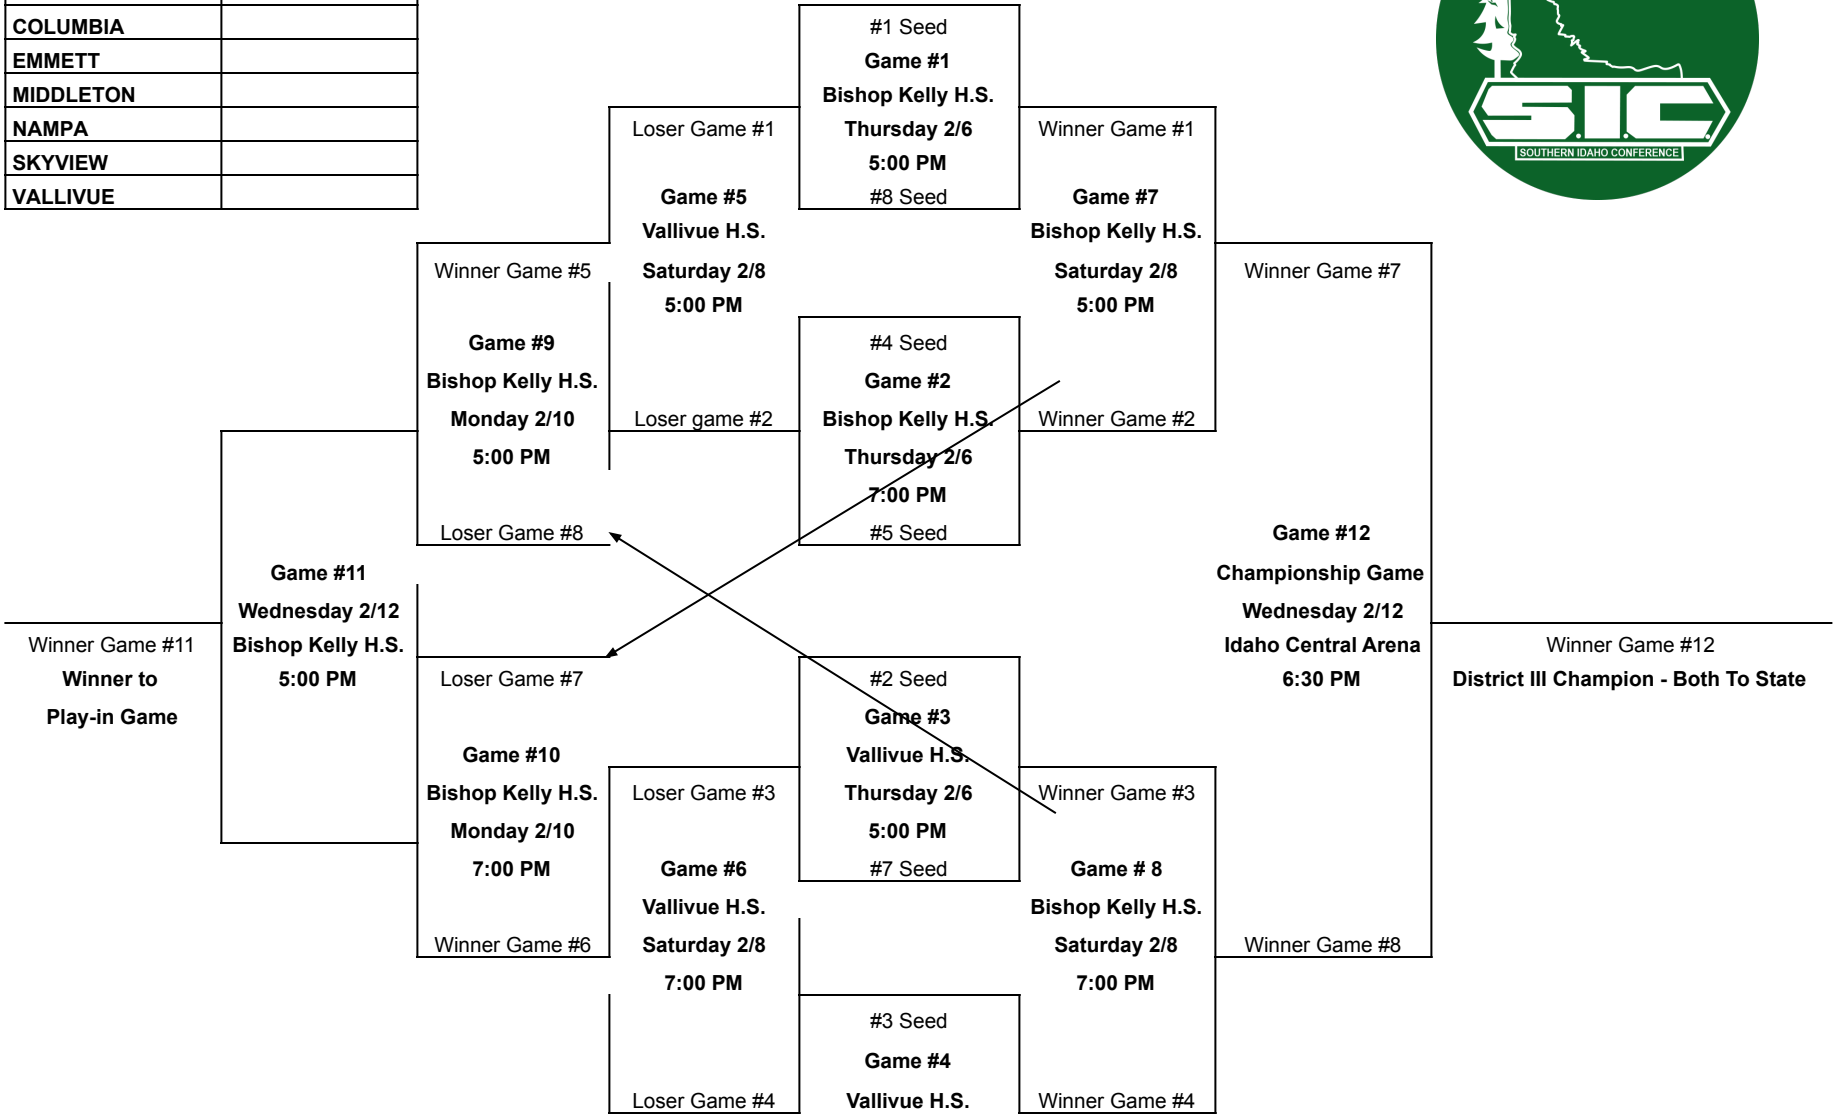

5A Varsity Girls Basketball SIC District Tournament Information

5A SIC LEAGUE RECORDS	
BISHOP KELLY	
CALDWELL	
COLUMBIA	
EMMETT	
MIDDLETON	
NAMPA	
SKYVIEW	
VALLIVUE	

Thursday 2/6

7:00 PM

#6 Seed

Game #13

Play-in Game

Saturday 2/15

MH or Timberline HS

1:00 PM

District 3C v 4B

Winner Game #13

To State