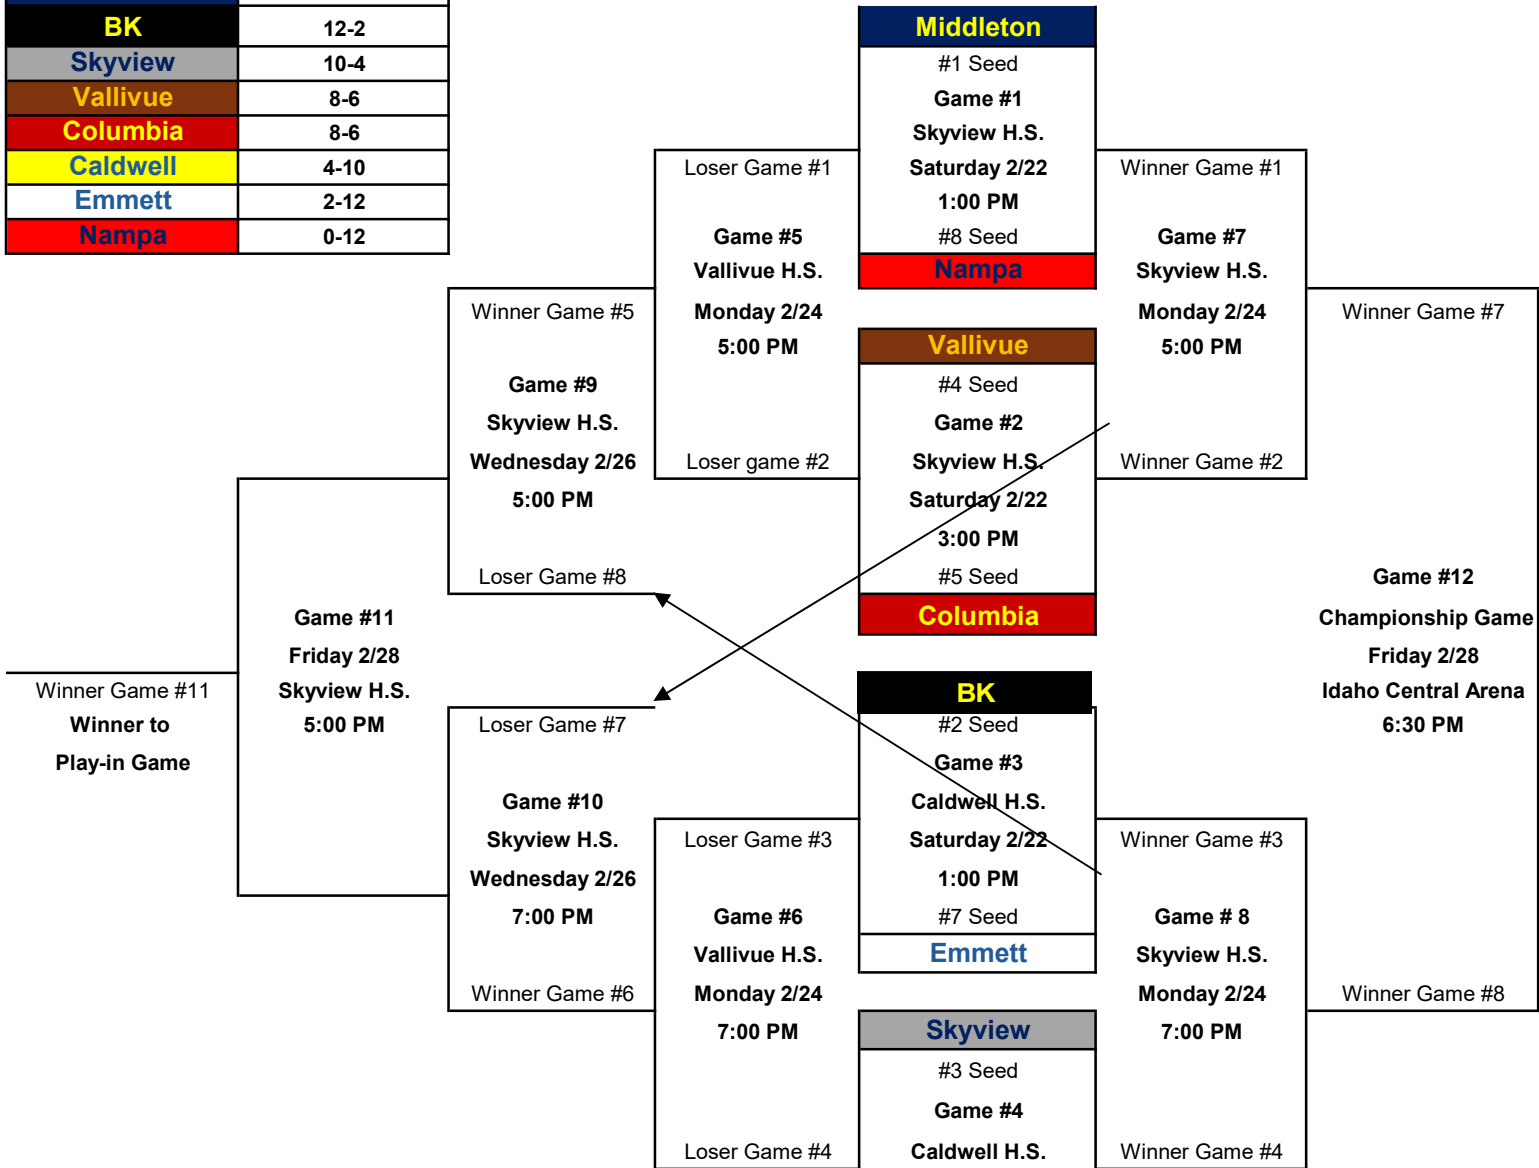

5A SIC LEAGUE RECORDS	
<b>Middleton</b>	12*2
<b>BK</b>	12-2
<b>Skyview</b>	10-4
<b>Vallivue</b>	8-6
<b>Columbia</b>	8-6
<b>Caldwell</b>	4-10
<b>Emmett</b>	2-12
<b>Nampa</b>	0-12

**Saturday 2/22**

**3:00 PM**

#6 Seed

**Caldwell**

Loser Game #12

**Play-in Game**

**Saturday 3/1**

**Skyview H.S.**

**2:00 PM**

Winner Game #11

---

Winner Game #12

| **District III Champion - To State**

---

Winner Game #13

**To State**