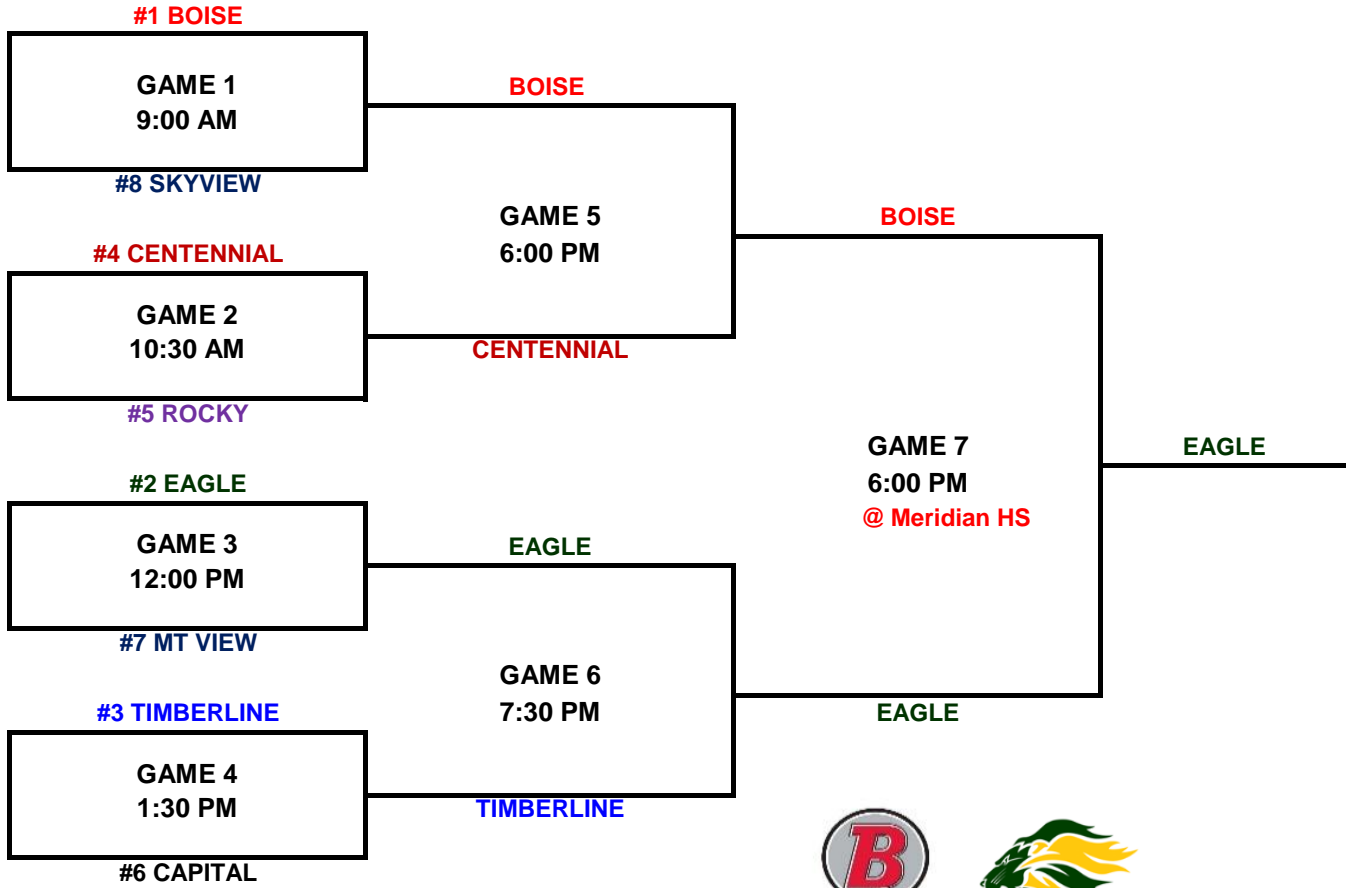

Frosh-Soph Girls Basketball Tournament
 ROCKY MOUNTAIN HIGH SCHOOL
 February 1st, 3rd, 5th

GAME	DAY	DATE	TIME
1	SAT	2/1	9:00 AM
2	SAT	2/1	10:30 AM
3	SAT	2/1	12:00 PM
4	SAT	2/1	1:30 PM
5	MON	2/3	6:00 PM
6	MON	2/3	7:30 PM
7	WED	2/5	6:00 PM

@ Meridian

SCHOOL Team	Conference record	
	W	L
BOISE	18	0
EAGLE	16	2
TIMBERLINE	13	5
CENTENNIAL	9	9
ROCKY MT	9	9
CAPITAL	8	10
MT VIEW	8	10
SKYVIEW	7	11