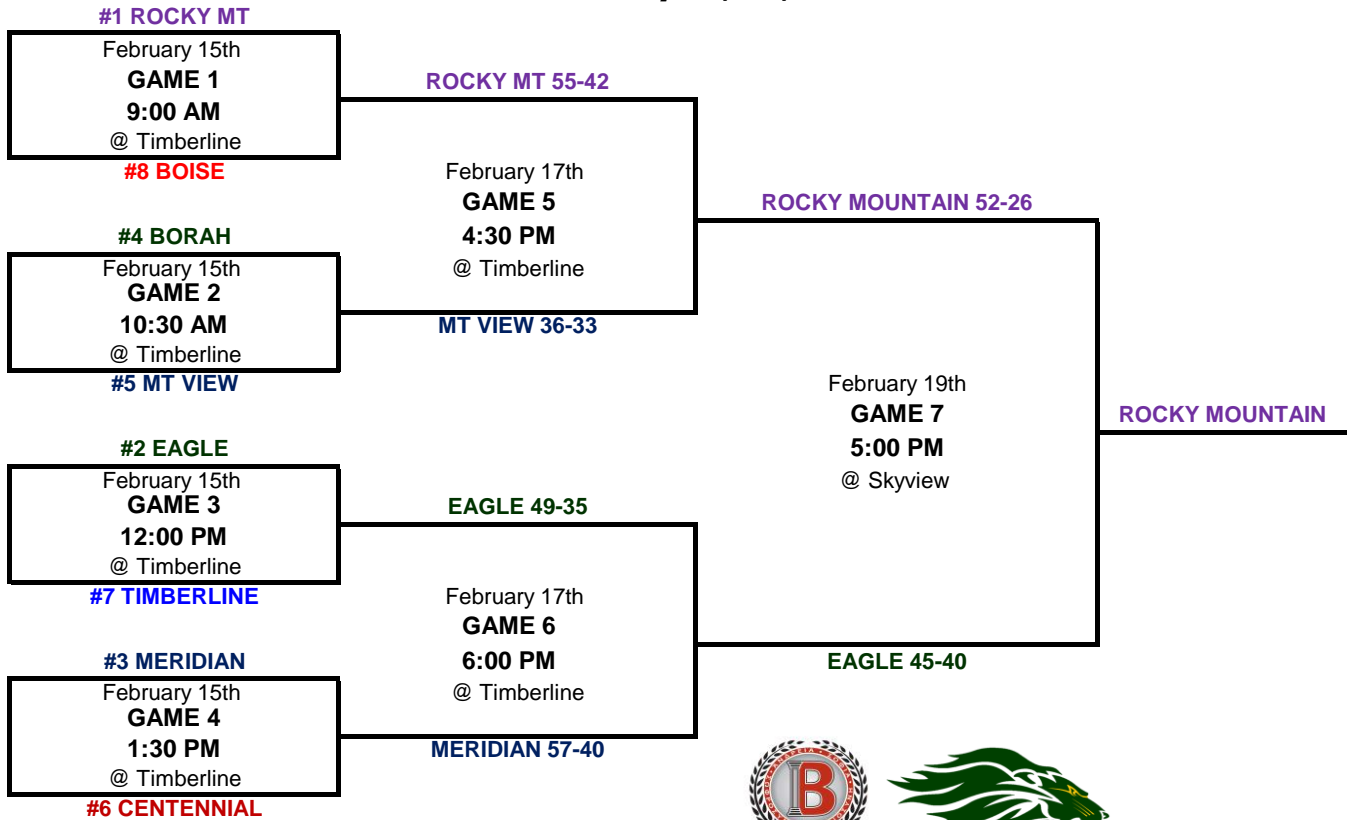

Soph Boys Basketball Tournament

Timberline High School

February 15, 17, 19

GAME	DAY	DATE	TIME	LOCATION
1	SAT	2/15	9:00 AM	Timberline
2	SAT	2/15	10:30 AM	Timberline
3	SAT	2/15	12:00 PM	Timberline
4	SAT	2/15	1:30 PM	Timberline
5	MON	2/17	4:30 PM	Timberline
6	MON	2/17	6:00 PM	Timberline
7	WED	2/19	5:00 PM	Skyview

SCHOOL	Conference record		Seed
	W	L	L
Rocky Mt. Grizzlies	18	0	1
Eagle Mustangs	14	4	2
Meridian Warriors	13	5	3
Borah Lions	13	5	4
Mt. View Mavericks	10	8	5
Centennial Patriots	7	11	6
Timberline Wolves	6	12	7
Boise Braves	5	13	8
Capital Eagles	4	14	9
Skyview Hawks	0	18	10

won coin flip