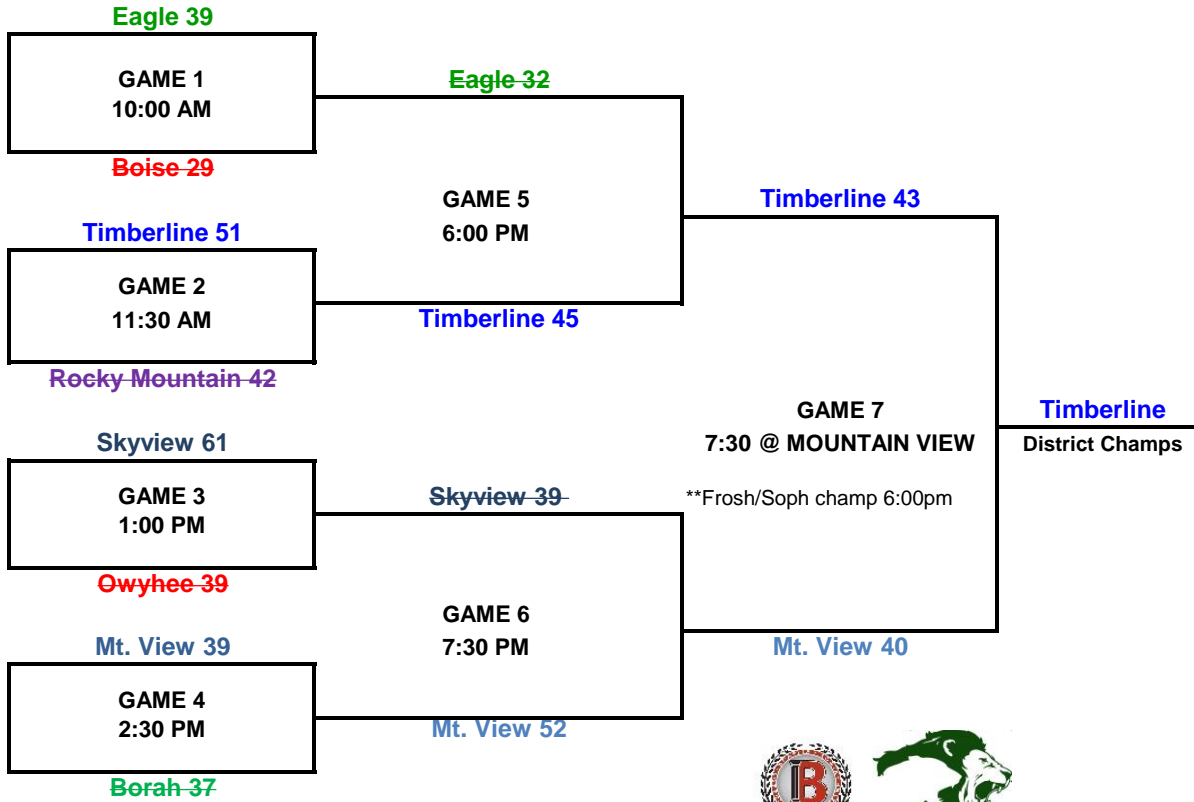

# JV Girls Basketball

MOUNTAIN VIEW HIGH SCHOOL

Jan. 29th, 31st, & Feb. 2nd

GAME	DAY	DATE	TIME
1	SAT	29-Jan	10:00 AM
2	SAT	29-Jan	11:30 AM
3	SAT	29-Jan	1:00 PM
4	SAT	29-Jan	2:30 PM
5	MON	31-Jan	6:00 PM
6	MON	31-Jan	7:30 PM
7	WED	2-Feb	7:30 PM
**Frosh/Soph champ	WED	2-Feb	6:00 PM

Final Seed	Record	Winning %	TEAMS
1	13-3	0.813	Eagle
2	11-5	0.688	Skyview
3	11-5	0.688	Mtn View
4	10-5	0.667	Timberline
5	10-6	0.625	Rocky Mtn
6	9-7	0.563	Borah
7	8-8	0.500	Owyhee
8	8-8	0.500	Boise
9	6-10	0.375	Meridian
10	5-10	0.333	Centennial
11	3-13	0.231	Kuna
12	0-14	0	Capital