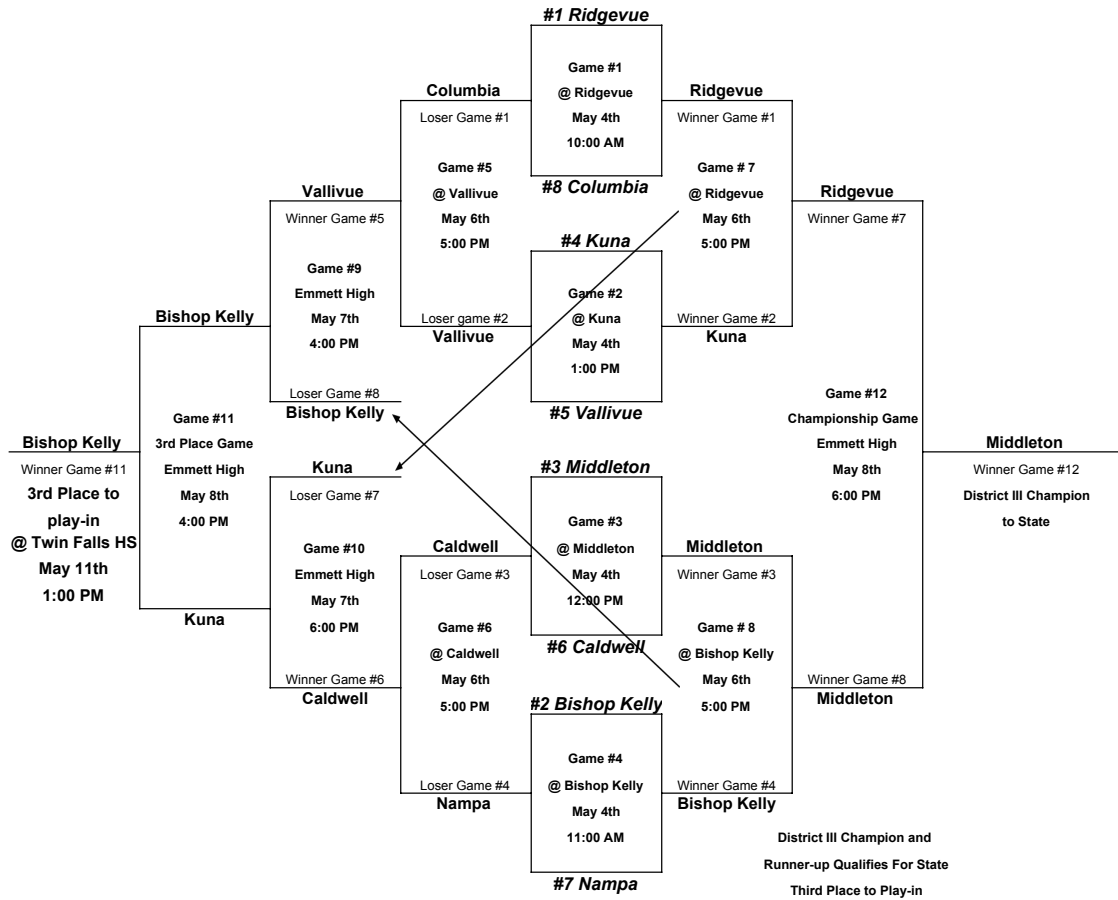

2019 4A District III Softball Tournament

4A SIC LEAGUE RECORDS		
	W	L
1	RIDGEVUE 13	3
2	BK 12	4
3	MIDDLETON 12	4
4	KUNA 12	4
5	VALLIVUE 9	7
6	CALDWELL 7	9
7	NAMPA 4	12
8	COLUMBIA 2	14
9	EMMETT 1	15

10:00 am sat host / 5:00 pm mon
 11:00 am sat host / 5:00 pm mon
 12:00 pm sat host / 5:00 pm mon
 1:00 pm sat host / 5:00 pm mon